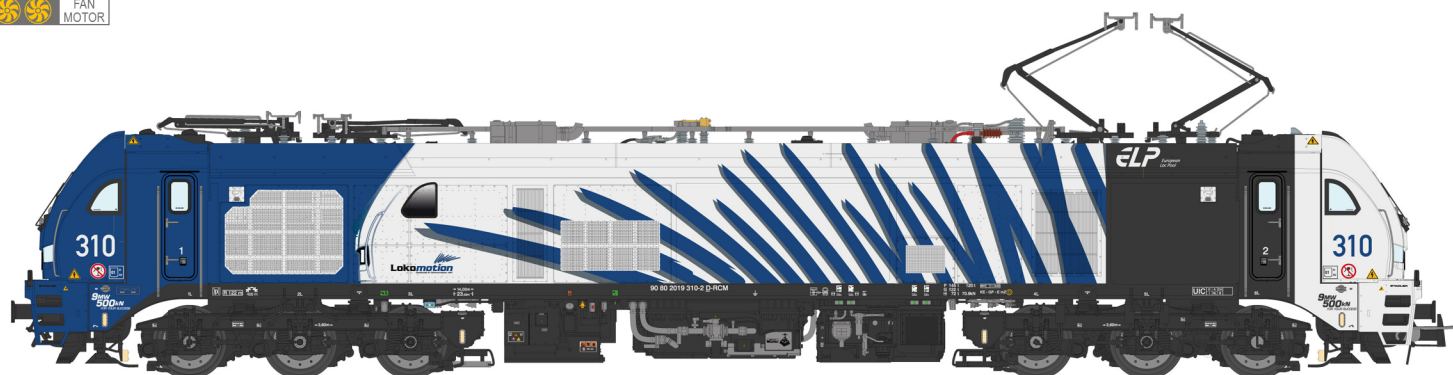

Euro9000 Locomotive 2019 310-2

In cooperation with | In Kooperation mit: - LOKOMOTION Gesellschaft für Schienentraktion mbH
- Railcolor Design

Ep.	VI
	266
	NEM660 21MTC
	FAN MOTOR