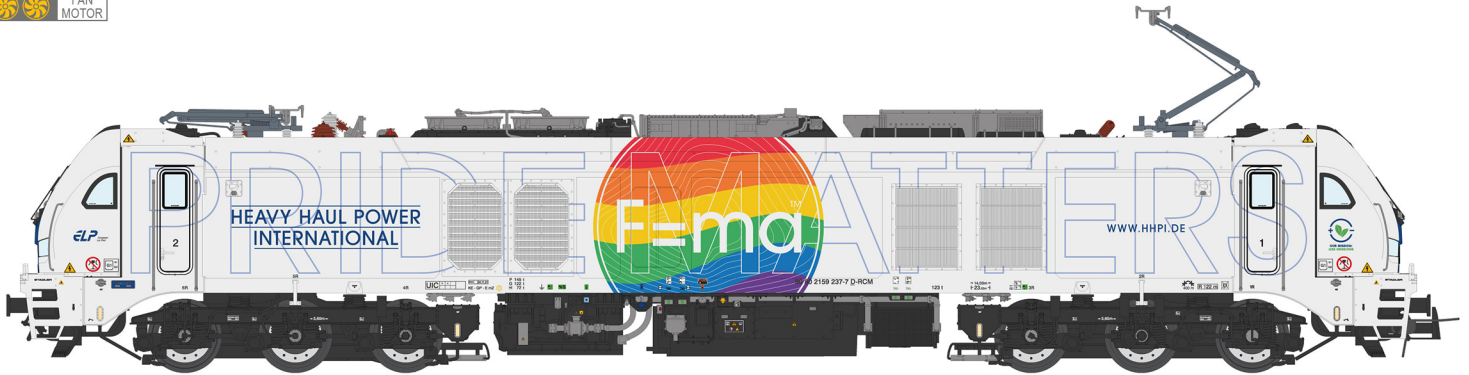

Dual Mode Locomotive 159 237-7

In cooperation with | In Kooperation mit: - HHPI Heavy Haul Power International GmbH

Ep.	VI
	266
	NEM660 21MTC
	FAN MOTOR