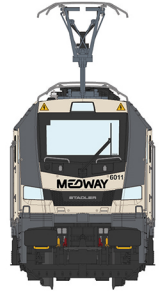

Electric Locomotive 256 011-9

In cooperation with | Em cooperação com | En cooperación con: - Medway Iberia S.A.

Ep.	VI
	266
	NEM660 21MTC

S2560118				- AC with Sound + Panto (Premium line version)
S2560111	DC	=		- DC analogic version
S2560110	=			- DC with Sound + Panto (Premium line version)

Electric Locomotive 256 201-6

In cooperation with | Em cooperação com | En cooperación con: - Medway Iberia S.A.

Ep.	VI
	266
	NEM660 21MTC