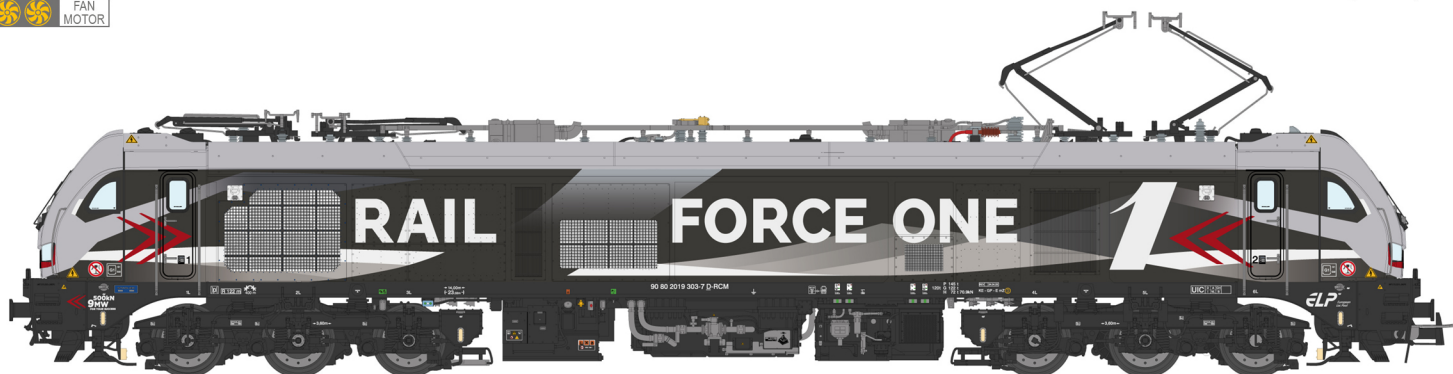

# Special Highlights **H0** - 2024

**Euro9000 Locomotive 2019 303-7**

In cooperation with | In Kooperation mit: - Rail Force One  
- Railcolor Design

Ep.	VI
	266
	NEM660 21MTC
	FAN MOTOR

S0193039	AC		- AC digital version
S0193038			- AC with Sound + Panto (Premium line version)
S0193031	DC	=	- DC analogic version
S0193030	=		- DC with Sound + Panto (Premium line version)